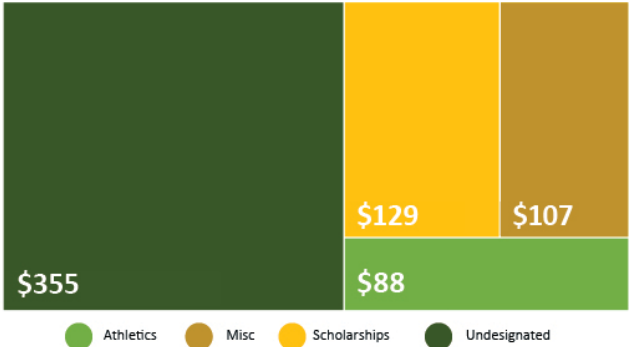

Annual Campaign Designations
(in thousands)