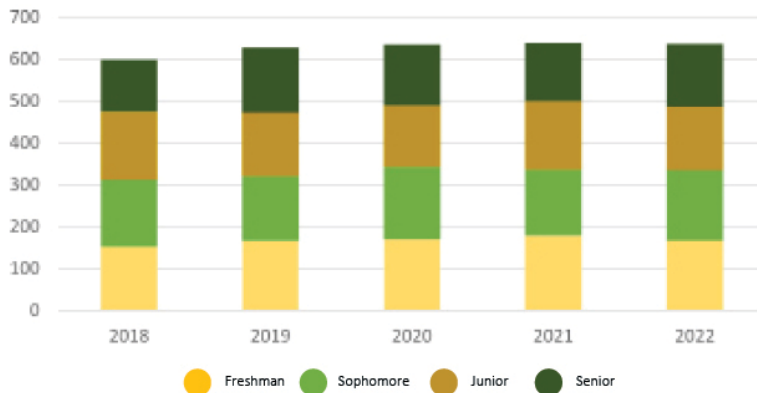

Florida Bright Futures Scholarships

BY THE NUMBERS - ALL OF CHS

Student Enrollment

2021-2022 Service Hours
22,806 Total

2021-2022 Students' Religious Affiliation

Pensacola Catholic High School
Condensed Statement of Activity*
For the Year Ended June 30, 2022