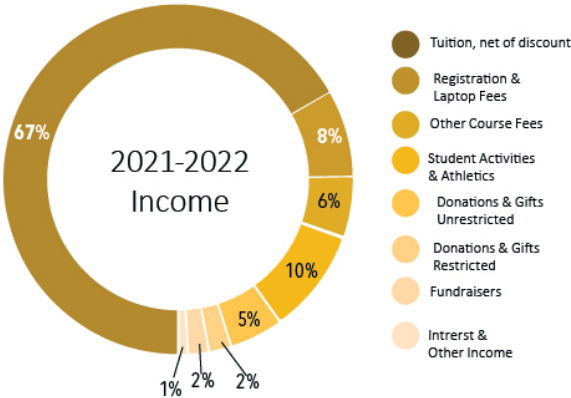

Florida Bright Futures Scholarships

BY THE NUMBERS - ALL OF CHS

Student Enrollment

2021-2022 Service Hours
22,806 Total

2021-2022 Students' Religious Affiliation

Pensacola Catholic High School
Condensed Statement of Activity*
For the Year Ended June 30, 2022

INCOME:

Tuition, net of discounts	\$4,763,870
Registration and laptop fees	579,065
Other course fees	402,072
Student activities and athletics	685,363
Donations and gifts-unrestricted	355,232
Donations and gifts - restricted	137,511
Fundraisers	148,339
Interest and other income	66,119
	\$7,137,572