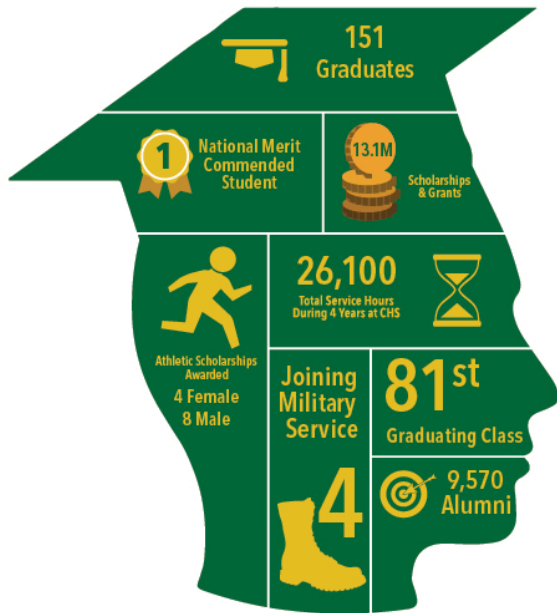

CHS PATRON SAINT

"Cast yourself into the arms of God and be sure that if He wants anything of you, He will fit you for the work and give you strength."

St. Philip Neri

CATHOLIC HIGH BY THE NUMBERS - CLASS OF 2022