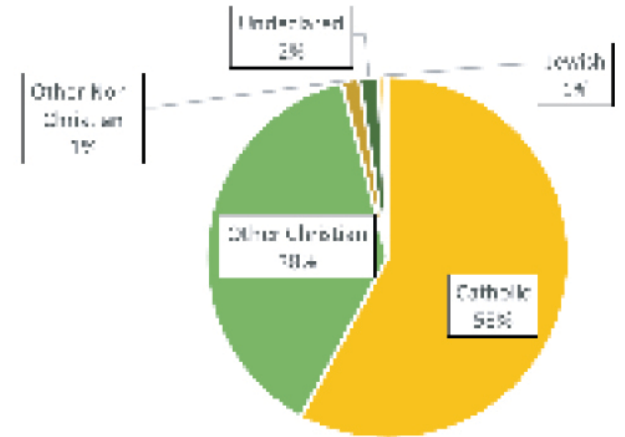

Florida Bright Futures Scholarships

BY THE NUMBERS - ALL OF CHS

Student Enrollment

2021-2022 Service Hours
22,806 Total

2021-2022 Students' Religious Affiliation

Pensacola Catholic High School
Condensed Statement of Activity*
For the Year Ended June 30, 2022