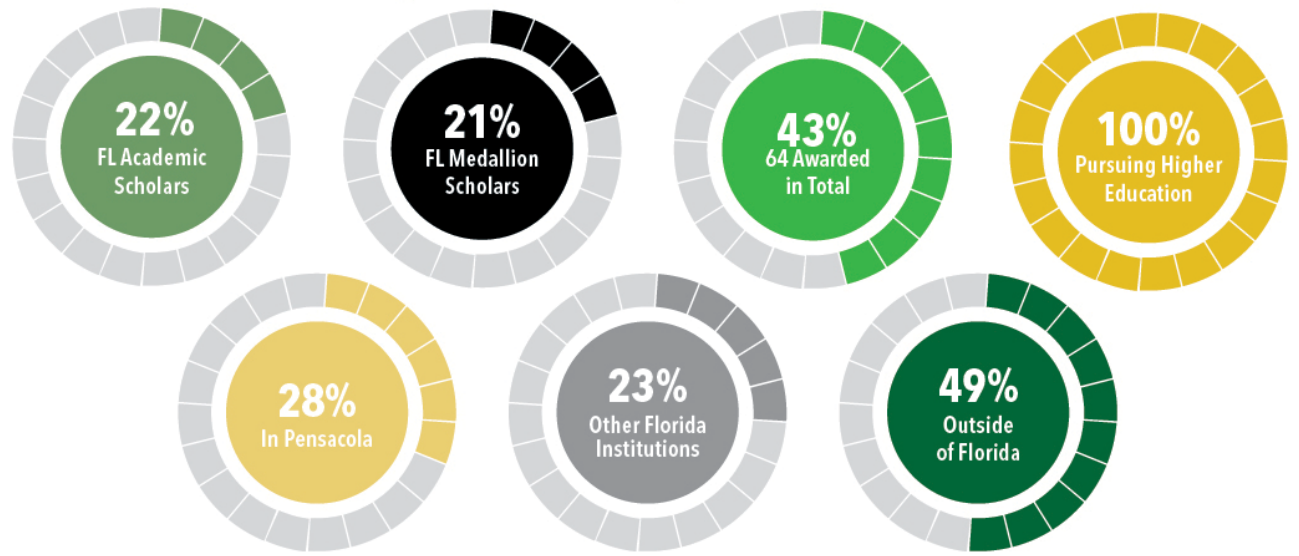

Florida Bright Futures Scholarships

BY THE NUMBERS - ALL OF CHS

Student Enrollment

2021-2022 Service Hours
22,806 Total

2021-2022 Students' Religious Affiliation

Pensacola Catholic High School
Condensed Statement of Activity*
For the Year Ended June 30, 2022