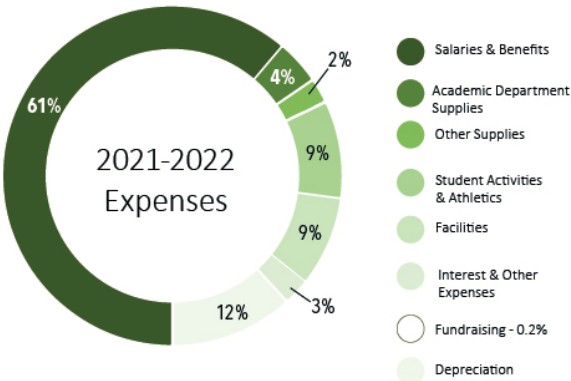

EXPENSES:

Salaries & benefits	$4,192,821
Academic department supplies	290,666
Other supplies	158,940
Student activities and athletics	632,510
Facilities	588,827
Interest and other expense	178,021
Fundraising	15,311
Depreciation	797,155
	$6,854,250
Change in Net Assets	$283,322