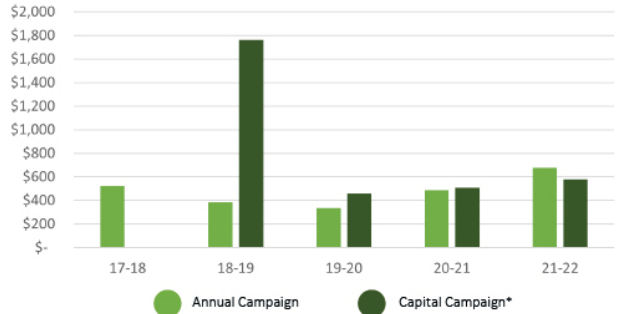

Annual Campaign Designations
(in thousands)

Total Donor Giving

* Payments received

Campaign Donors

*36 Alumni are also Parents

*Condensed Statement of Activity derived from
Financial Statements
For the Year Ended June 30, 2022