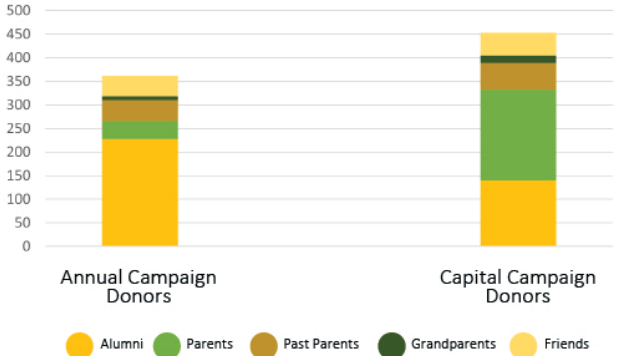

Annual Campaign Designations
(in thousands)

Total Donor Giving

* Payments received

Campaign Donors

*36 Alumni are also Parents

*Condensed Statement of Activity derived from
Financial Statements
For the Year Ended June 30, 2022