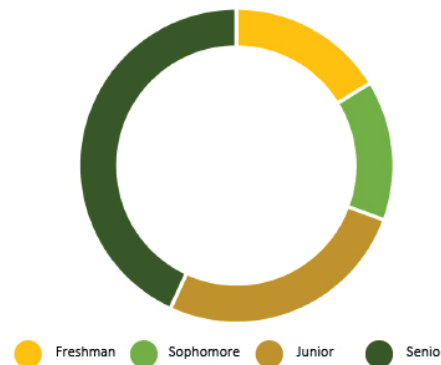

Florida Bright Futures Scholarships

BY THE NUMBERS - ALL OF CHS

Student Enrollment

2021-2022 Service Hours
22,806 Total

2021-2022 Students' Religious Affiliation

Pensacola Catholic High School
Condensed Statement of Activity*
For the Year Ended June 30, 2022